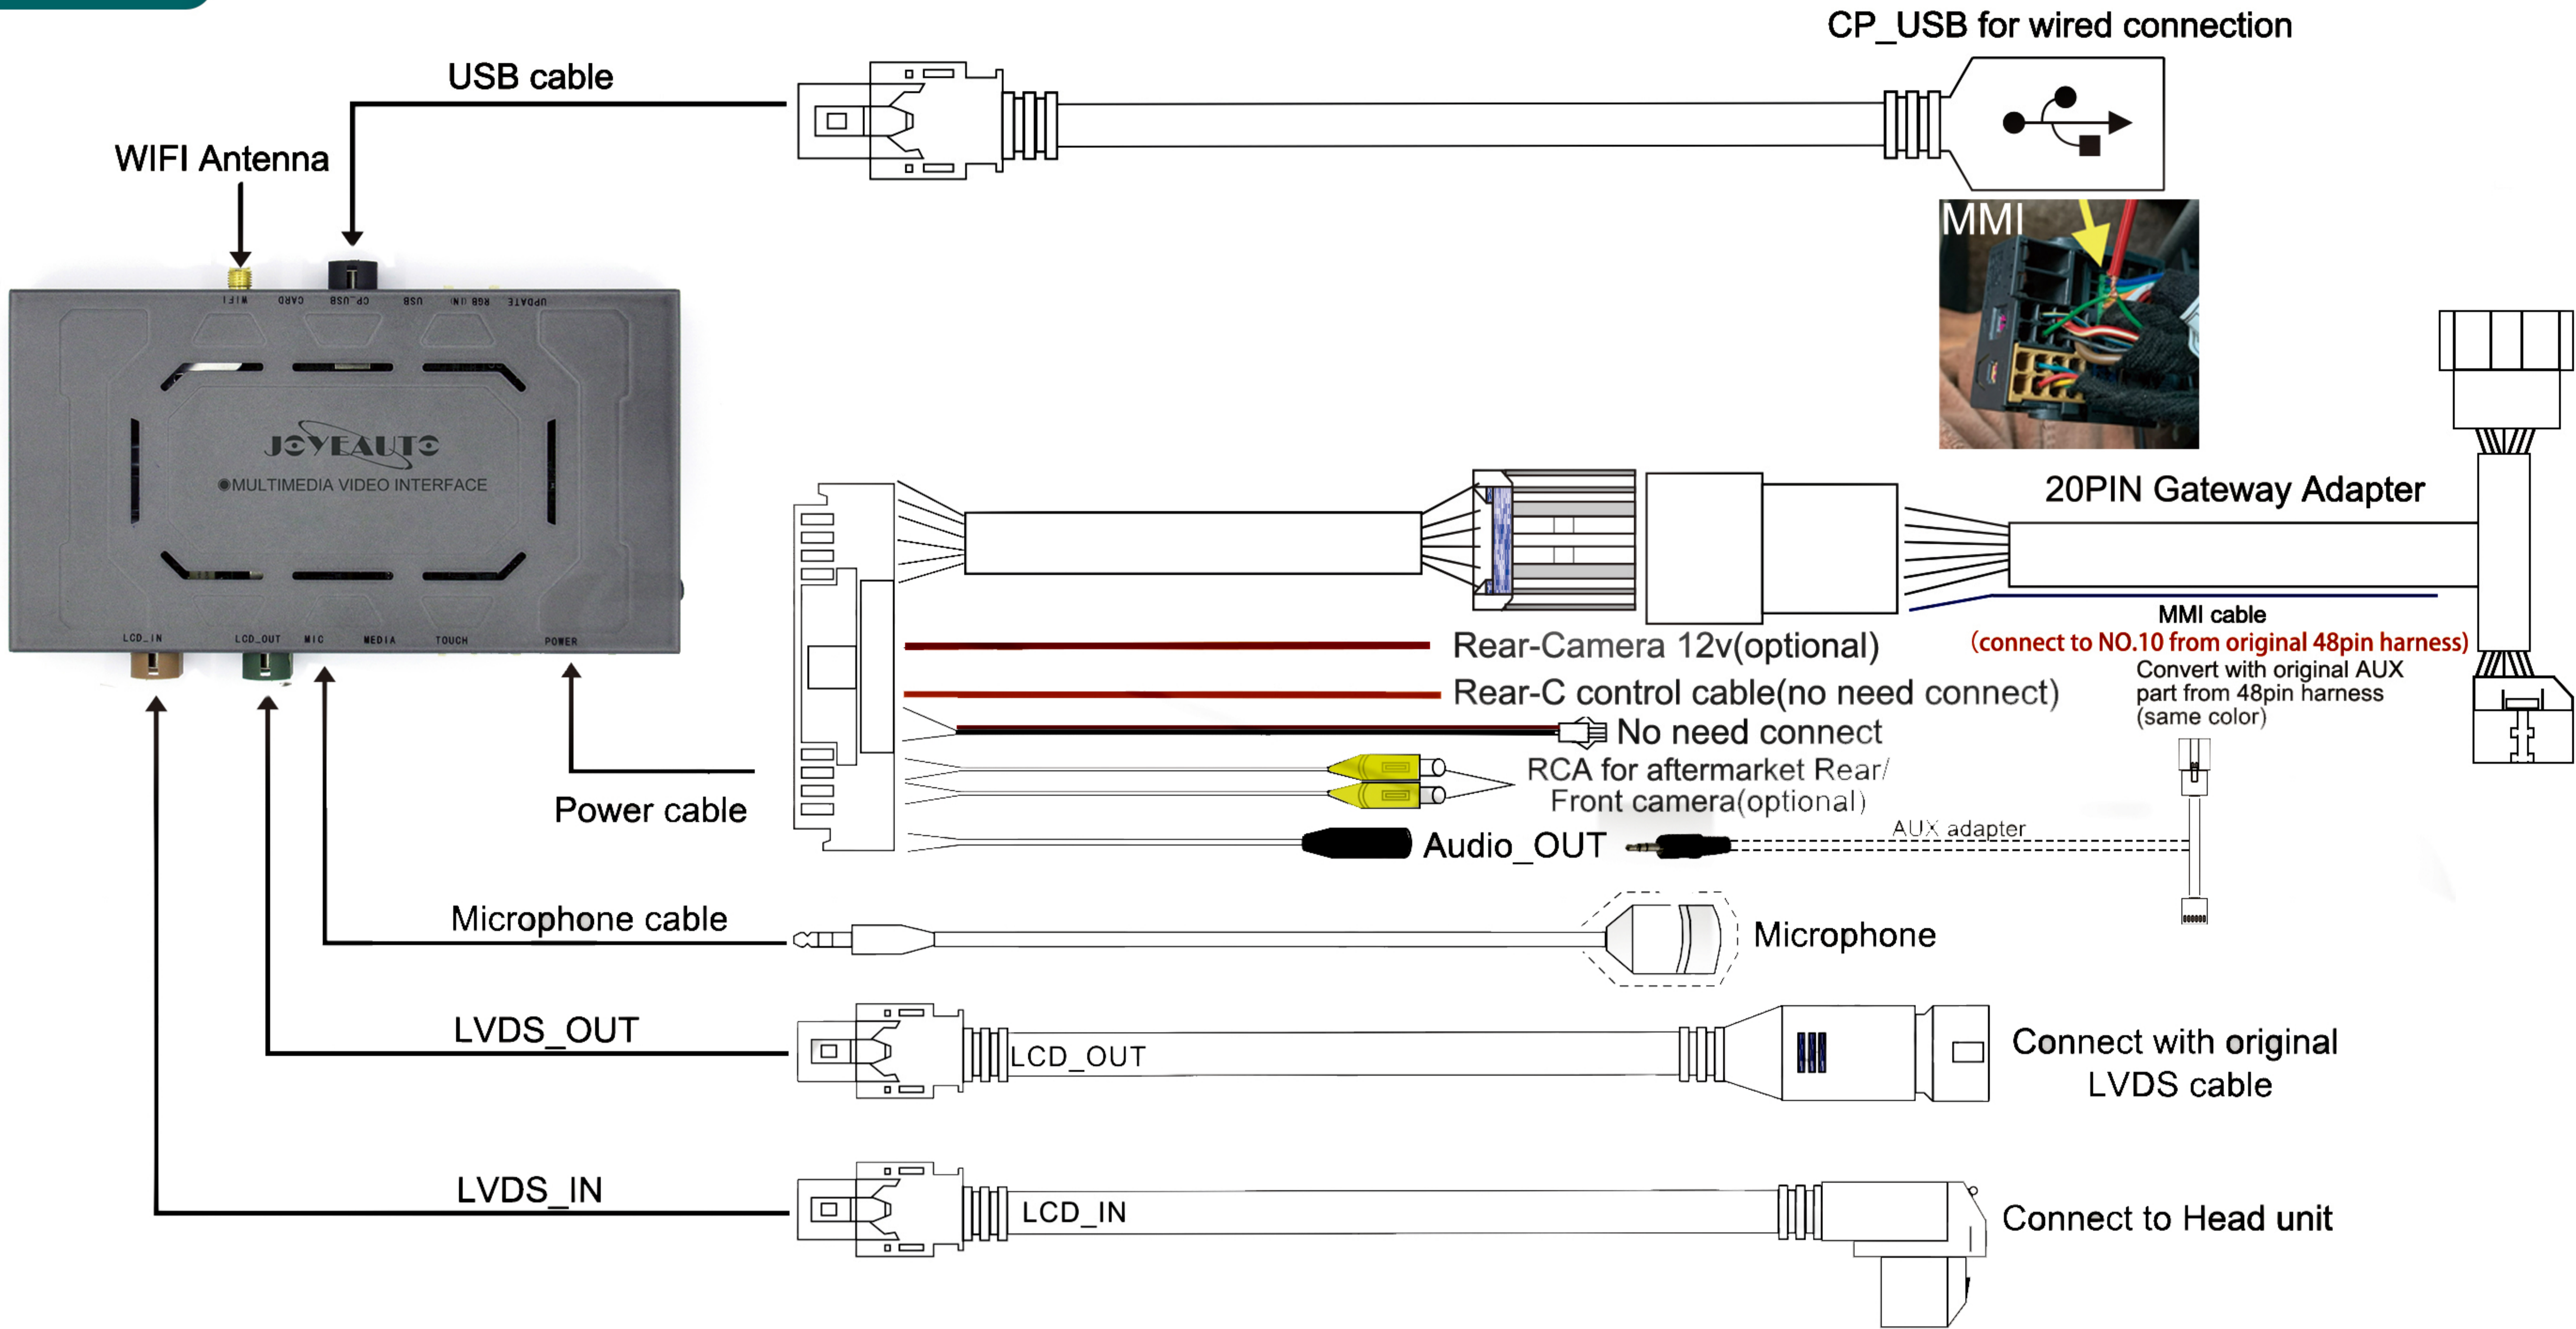

# Audi A4 A5 Q5 MMI c6 Wireless CarPlay Installation Diagram

Dip switch	Status				Description
1,2,3,5	ON	OFF	OFF	OFF	10-12 A6L/A7/A8L/Q7 c6
	OFF	OFF	OFF	ON	10-12 A6/Q7 6.5" small screen
	OFF	OFF	ON	OFF	10-16 A4L/A5/Q5 7" screen
	OFF	OFF	OFF	OFF	10-16 A4L/A5/Q5 MMI 3G basic
4	ON				Reverse Guideline OFF
	OFF				Reverse Guideline ON
8	ON				Original camera
	OFF				Aftermarket camera
6, 7 all set with OFF					